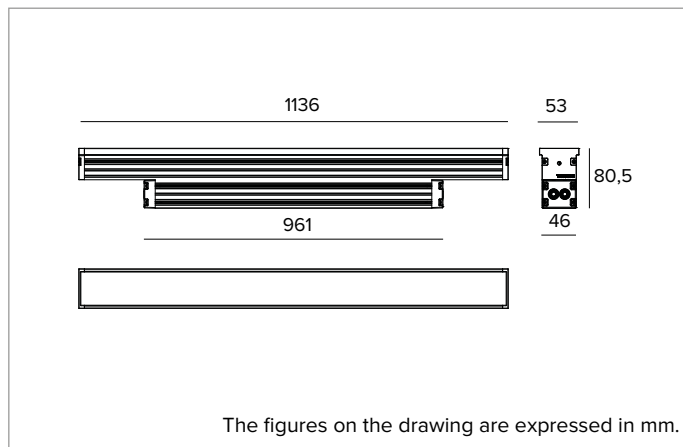

1E3831EL | JEDI COMPACT Outdoor Projector

Adjustable linear LED projector

	2700K	H(m)	D(m)	Emax(lx)		
	Ra80		11°			
	Fixture Power	51W	1	0.20	72901	
	Source Flux	5724lm	2	0.40	18225	
	Fixture Flux	4743lm	3	0.59	8100	
	Efficacy	93lm/W	4	0.79	4556	
TS1340	Imax=12736cd/klm	Imax	72901cd	5	0.99	2916

Linear connection box IP66/IP68.
5 poles max. wire section 1.5mm².
Cable diameter range from 7 to 12mm.

Code
1E2494

Multiple connection box IP68.
1 IN - 3 OUT 4 poles max. wire section 2.5mm².
Cable diameter range from 6 to 12mm.